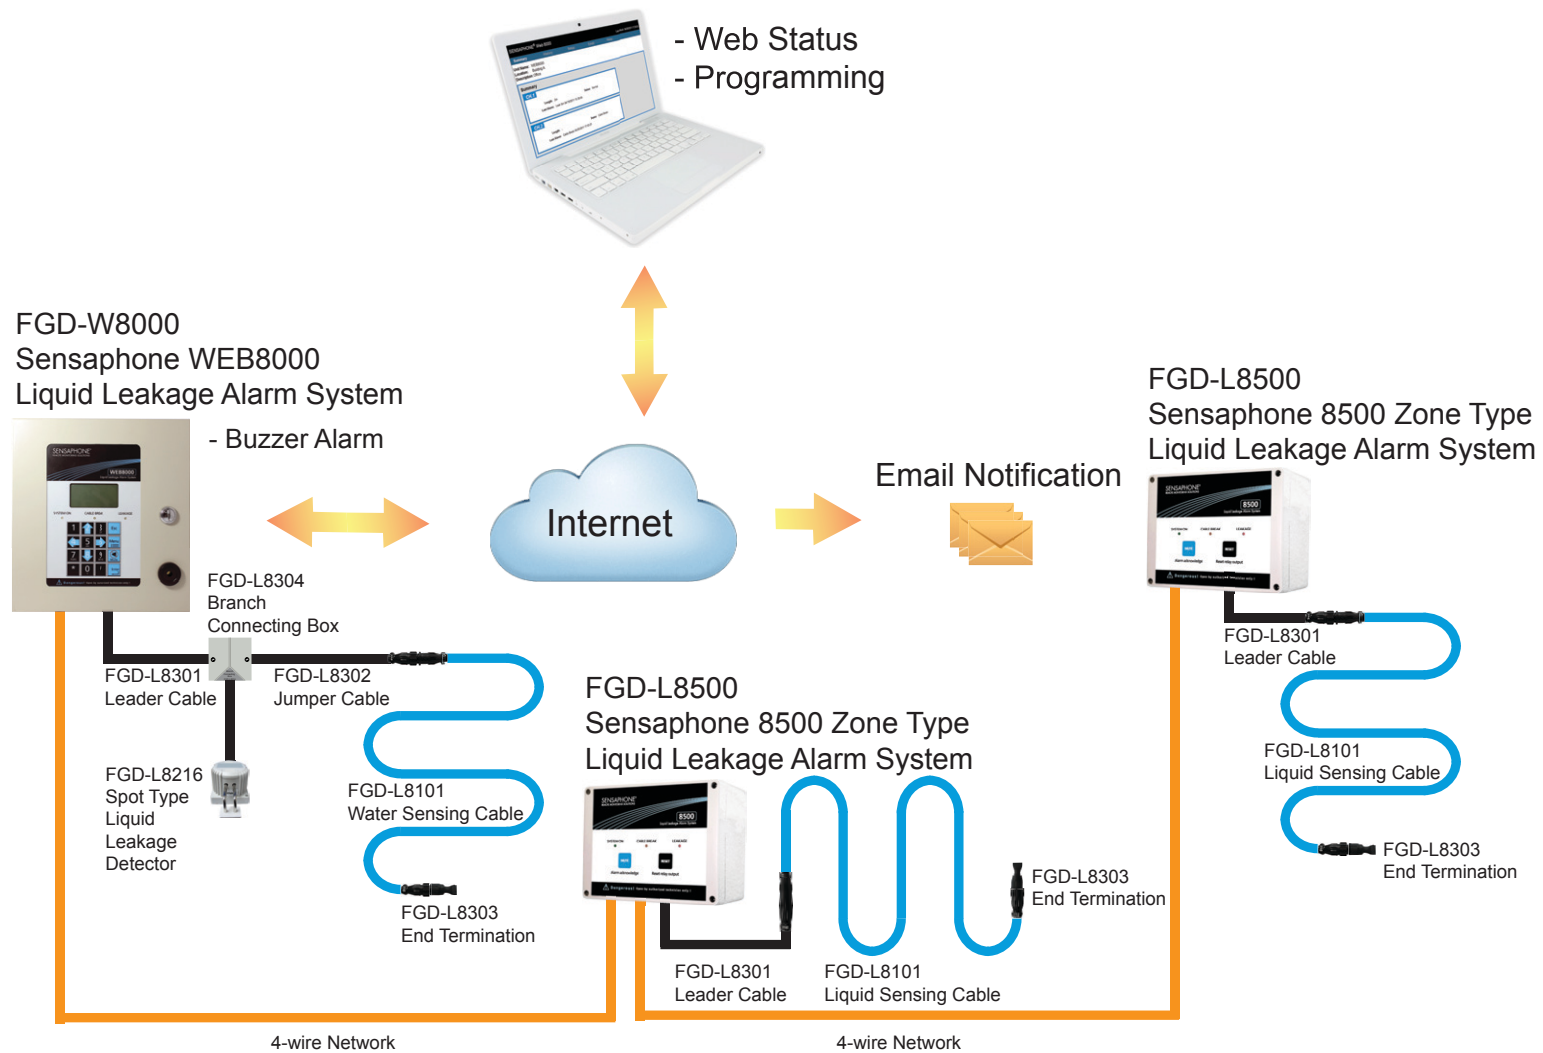

Sensaphone Web8000 Schematic Diagram (Locating Application)

	<p>FGD-L8305 Hold Down Clips with Adhesive Foam Tape</p>		<p>FGD-L8306 Identification Tags for Sensing Cable</p>		<p>FGD-L8307 Testing Tool for Sensing Cable</p>
--	---	--	---	--	--