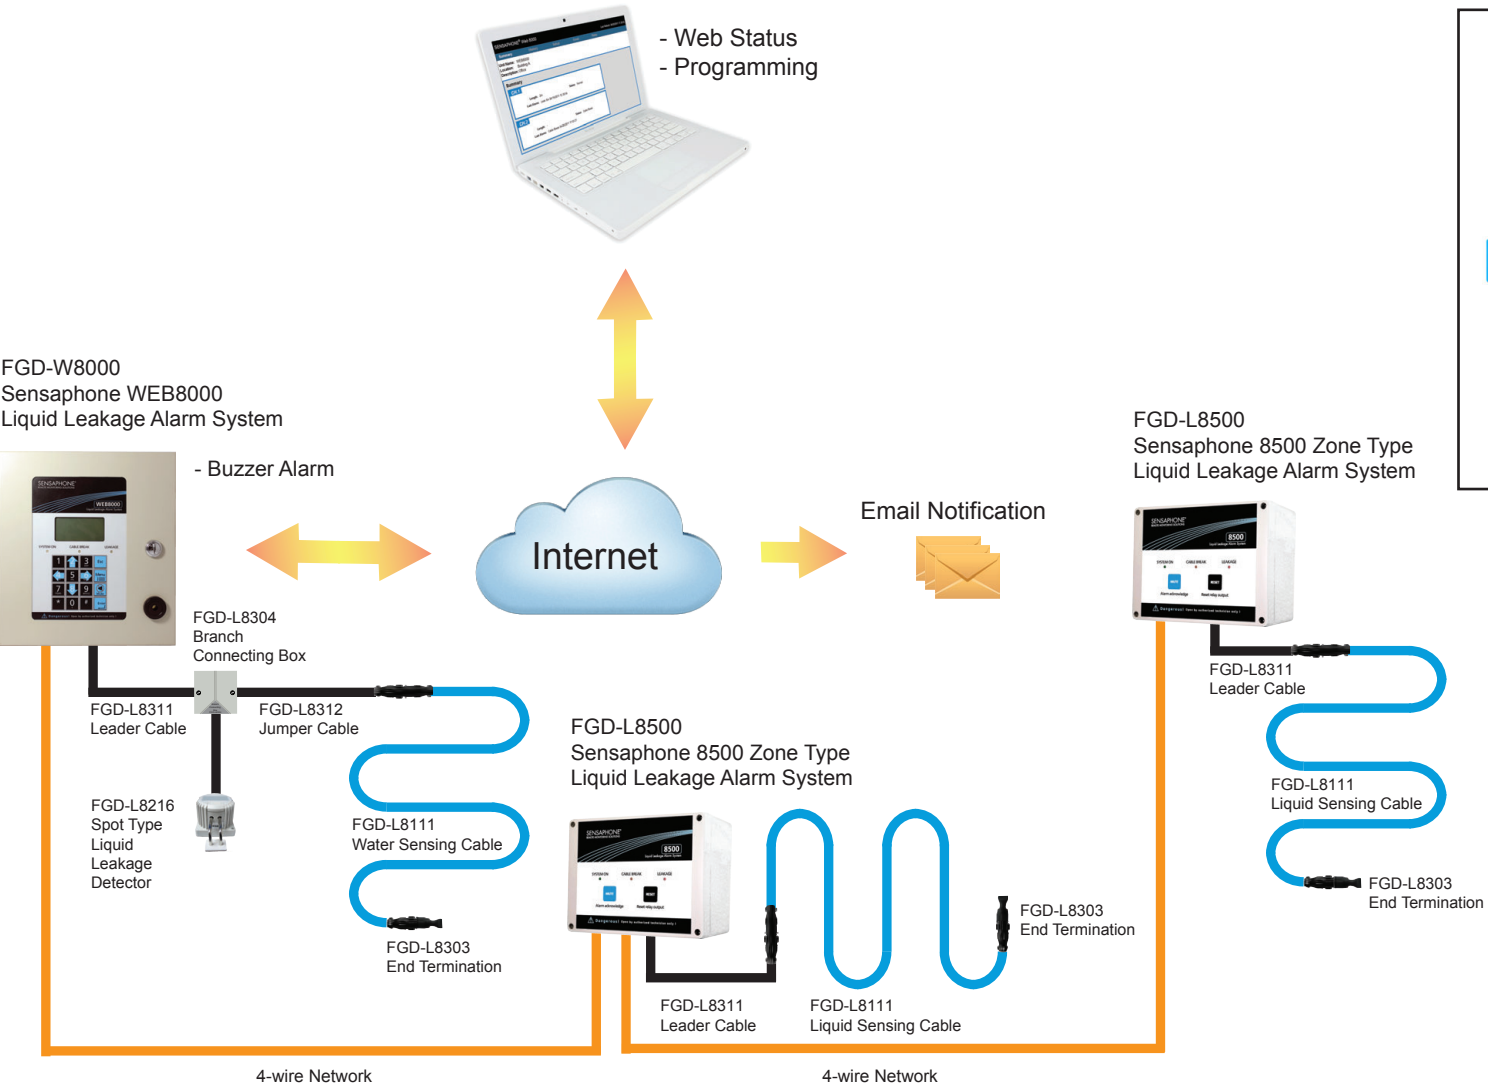

Sensaphone Web8000 Schematic Diagram (Locating Application)

	FGD-L8305 Hold Down Clips with Adhesive Foam Tape
	FGD-L8306 Identification Tags for Sensing Cable
	FGD-L8307 Testing Tool for Sensing Cable