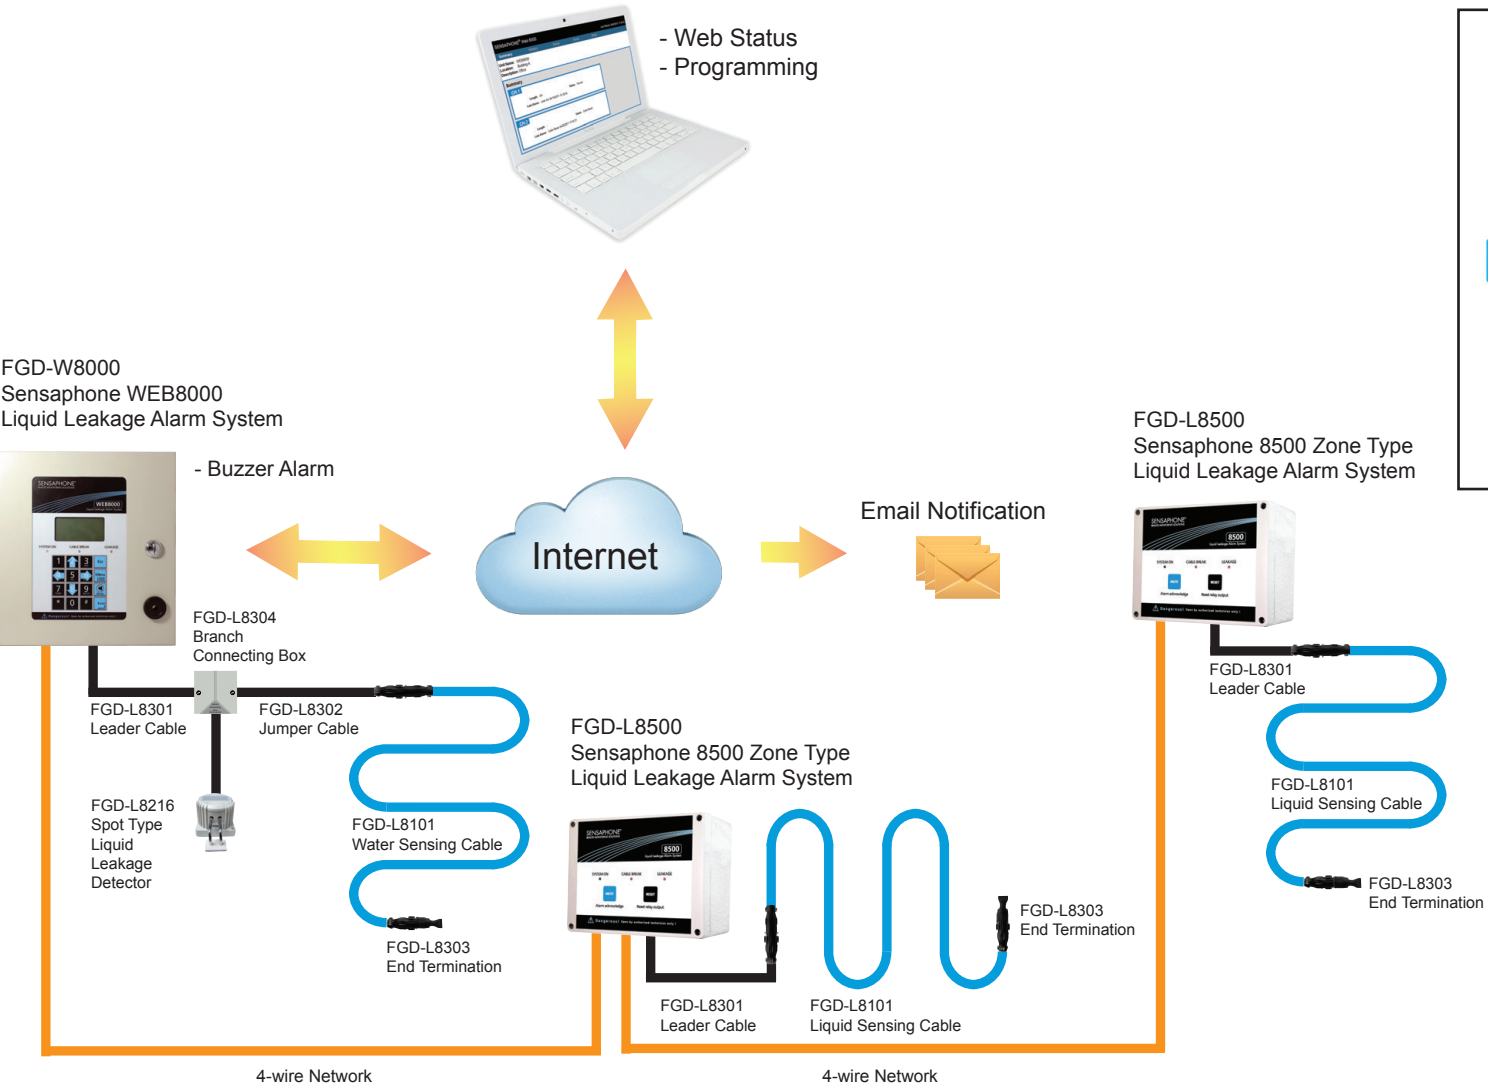

Sensaphone Web8000 Schematic Diagram (Locating Application)

	FGD-L8305 Hold Down Clips with Adhesive Foam Tape
	FGD-L8306 Identification Tags for Sensing Cable
	FGD-L8307 Testing Tool for Sensing Cable